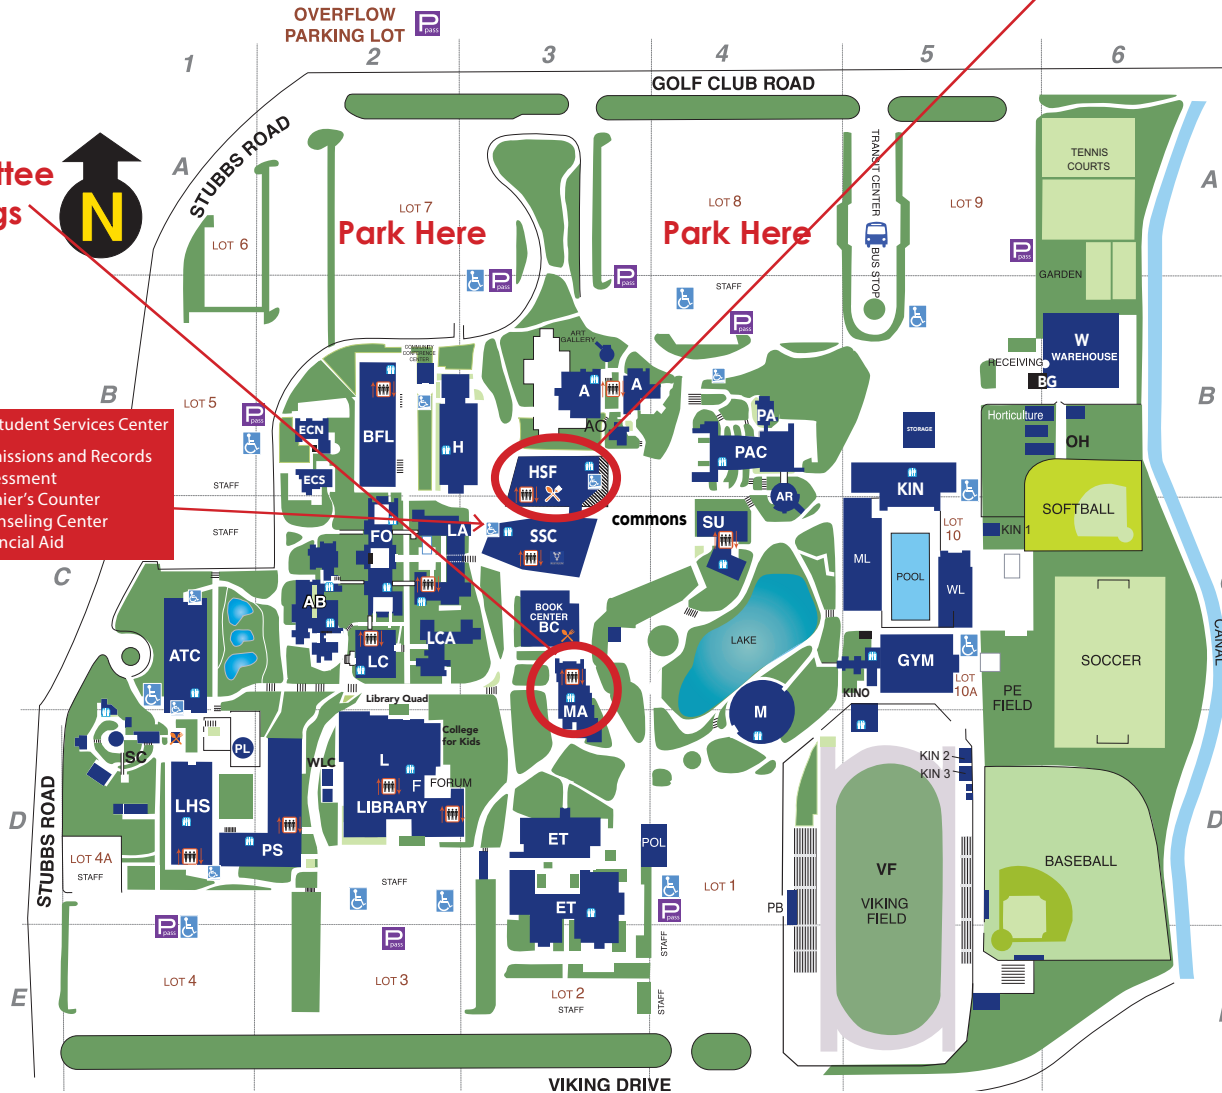

DVC PLEASANT HILL CAMPUS MAP

321 Golf Club Road Pleasant Hill, CA 94523

Registration

Committee Meetings

SSC Student Services Center
 Admissions and Records
 Assessment
 Cashier's Counter
 Counseling Center
 Financial Aid